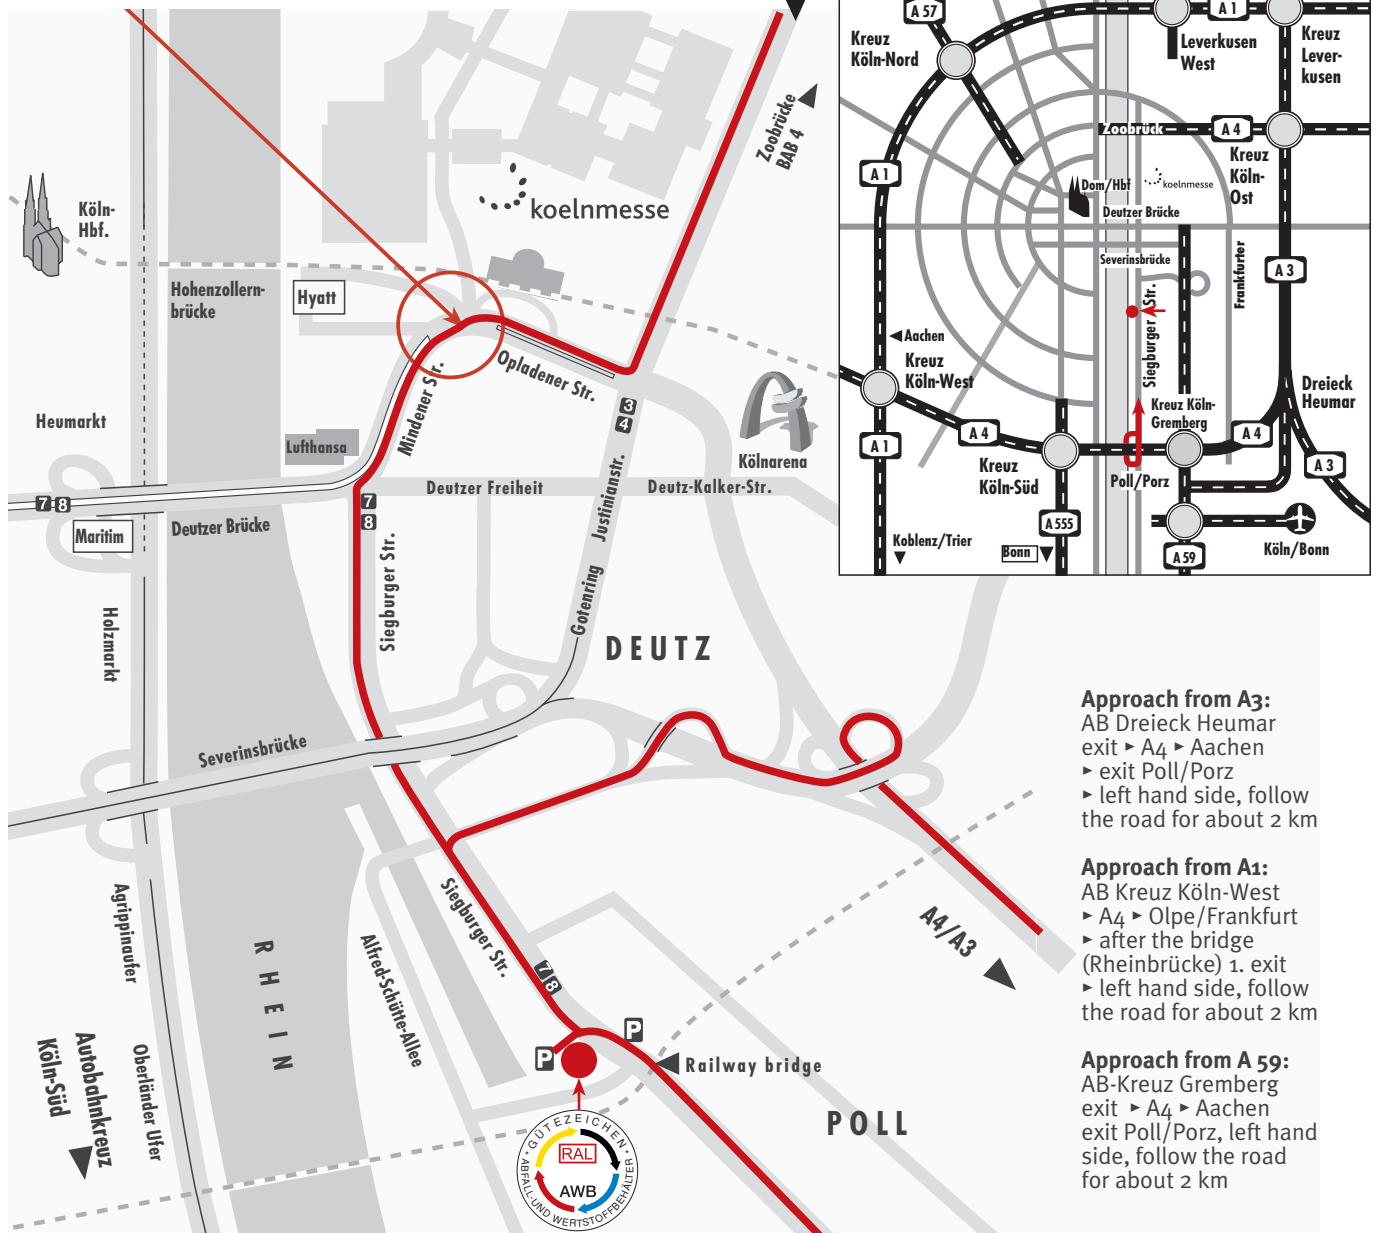

GG AWB e.V. Gütegemeinschaft Abfall- und Wertstoffbehälter e.V.
 Siegburger Straße 126 · 50679 Köln
 Fon: +49 (0)221 - 94699-79 · Fax: +49 (0)221 - 94699-81
 info@ggawb.de · www.ggawb.de

Gütegemeinschaft
 Abfall- und Wertstoffbehälter e.V.

Parking area behind the building

Approach from A57 via Zoobrücke or from freeway junction (AB-Kreuz) Köln-Ost:
 ▶ Exit Pfälzischer Ring/KölnMesse ▶ turn into Opladener Str. ▶ Direction Poll
 ▶ **Attention:** keep on the very left lane (left to the metro tracks) ▶ Siegburger Str.

Approach from A3:
 AB Dreieck Heumar
 exit ▶ A4 ▶ Aachen
 ▶ exit Poll/Porz
 ▶ left hand side, follow
 the road for about 2 km

Approach from A1:
 AB Kreuz Köln-West
 ▶ A4 ▶ Olpe/Frankfurt
 ▶ after the bridge
 (Rheinbrücke) 1. exit
 ▶ left hand side, follow
 the road for about 2 km

Approach from A59:
 AB-Kreuz Gremberg
 exit ▶ A4 ▶ Aachen
 exit Poll/Porz, left hand
 side, follow the road
 for about 2 km

Approach from A4 / A 555: exit AB Kreuz Köln-Süd ▶ A4 ▶ Olpe/Frankfurt. after passing the bridge (Rheinbrücke) 1. exit Poll/Porz
 ▶ left hand side ▶ Poll/Deutz-KölnMesse ▶ Siegburger Str. ▶ follow the road for about 2 km until house no. 126.